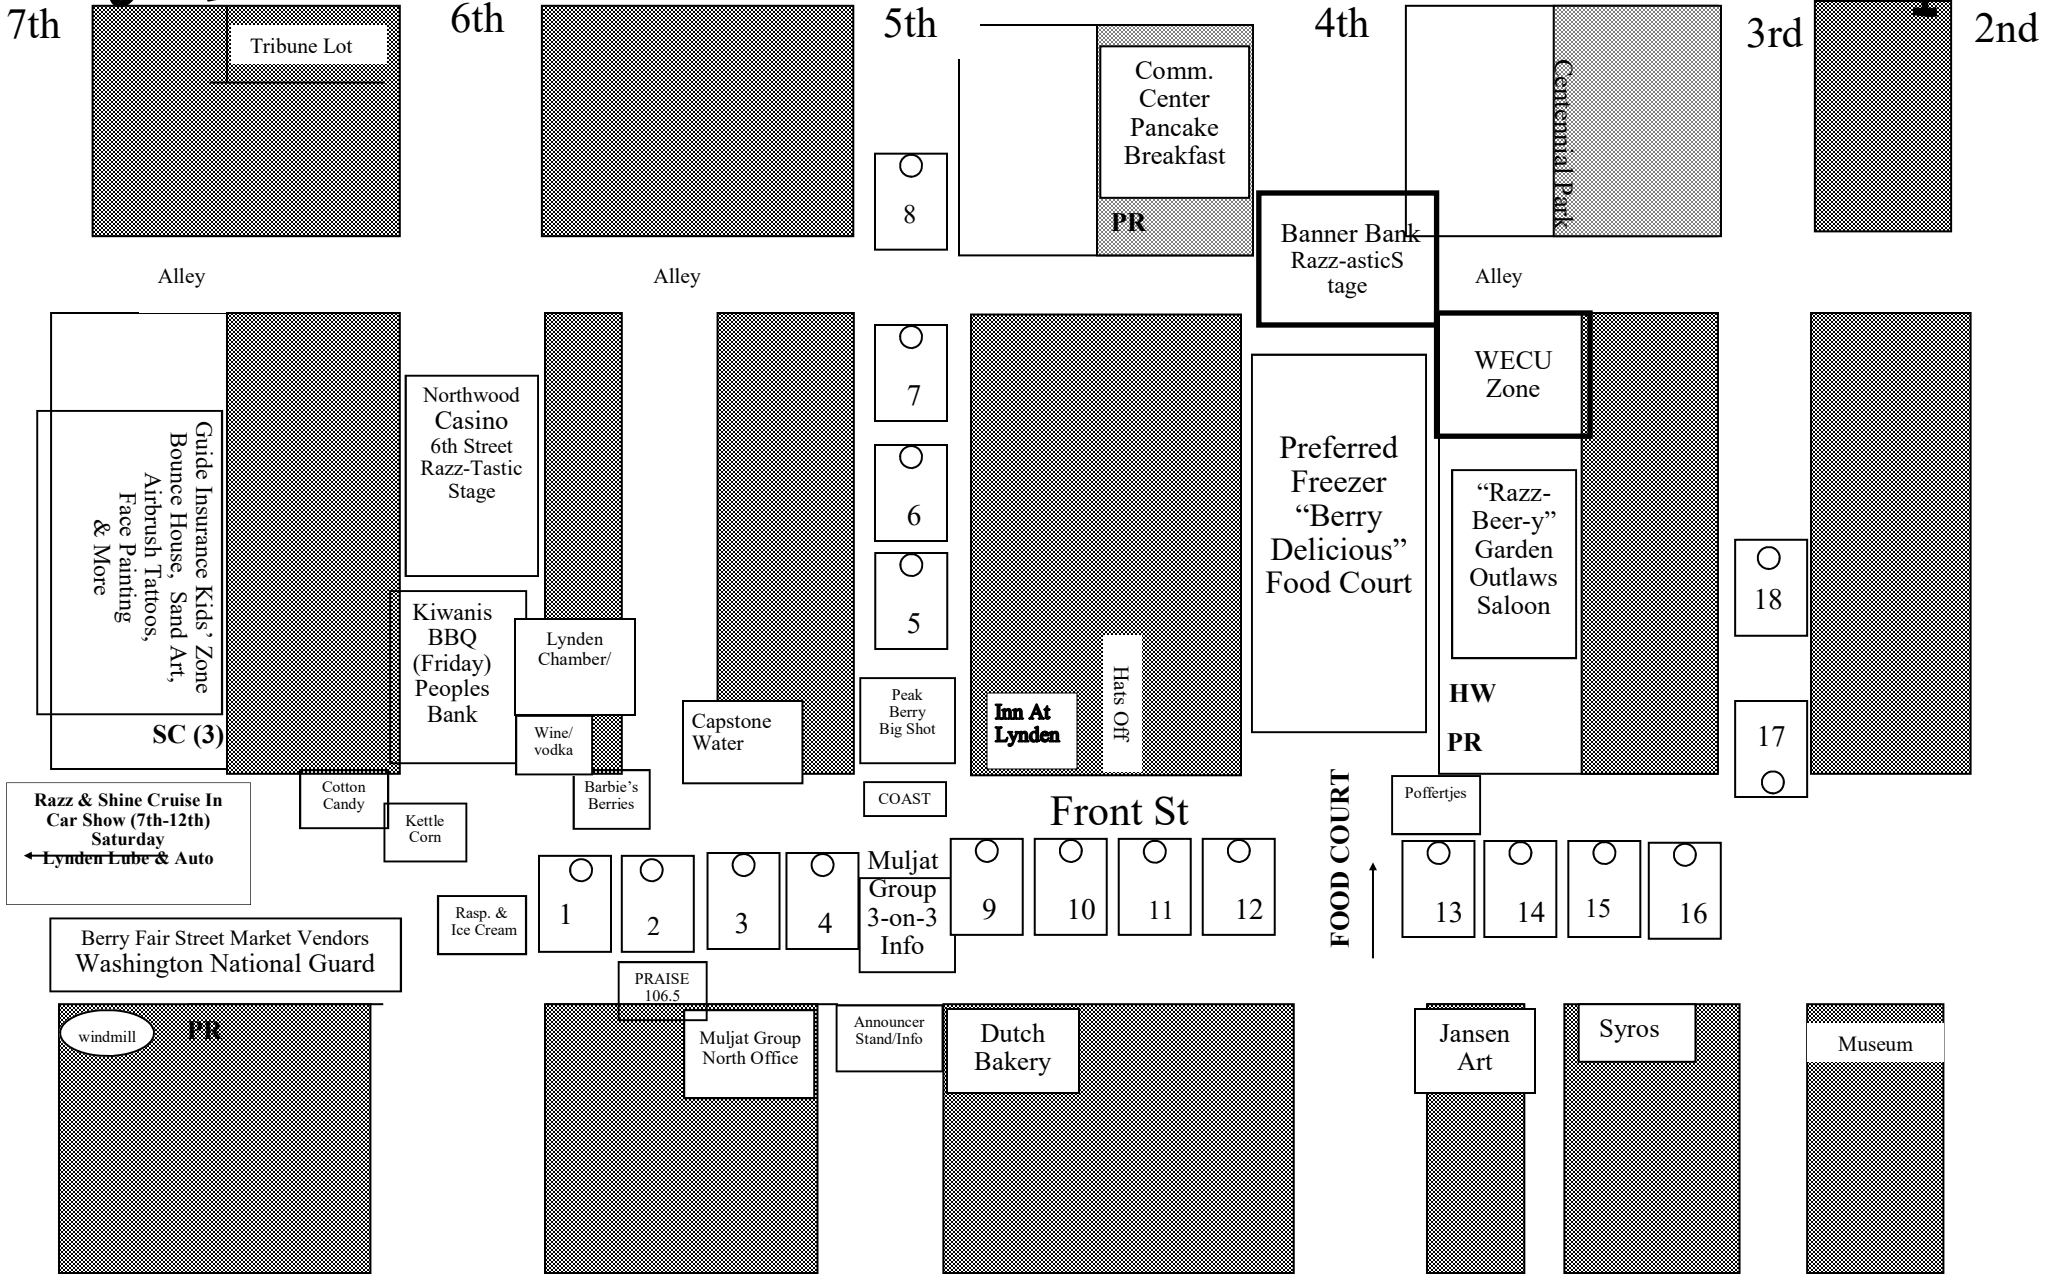

Raspberry Festival

Grover Street

2019 Event Map

SC= Sanican (Portable Toilet) PR=Public Restroom HW = Handwashing Station